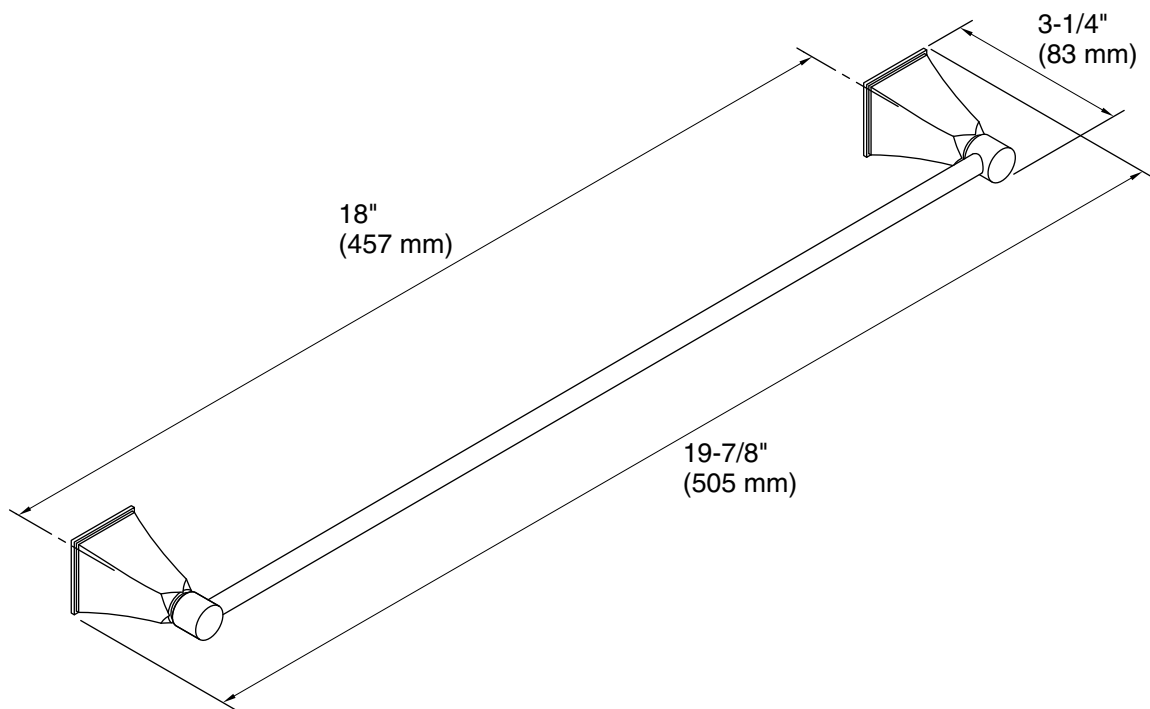

Technical Information

All product dimensions are nominal.

Material: Brass, Zinc

Notes

Install this product according to the installation guide.

CAUTION: Risk of personal injury. Do not install these products in any area where they are likely to be used inadvertently as a grab bar or support bar. These products are not designed or intended for use as a grab bar or support bar.